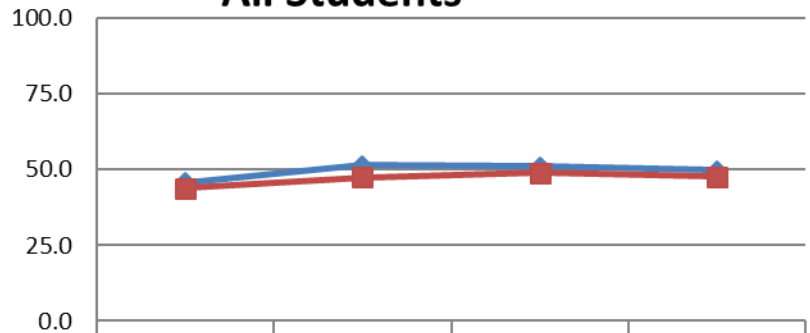

Science 4-5 All Students

	2014	2015	2016	2017
—◆— MGP	45.8	51.5	51.1	49.7
—■— % Proficient	44.0	47.4	48.9	47.6