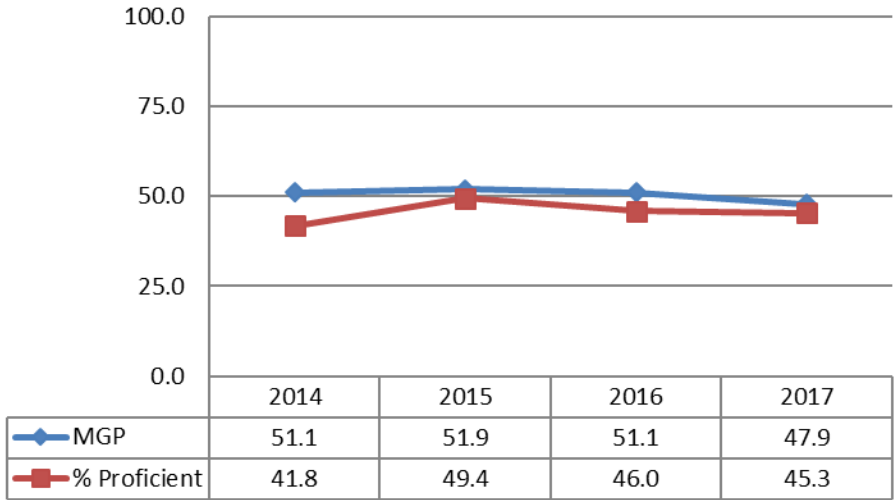

Language Arts 10-11 All Students