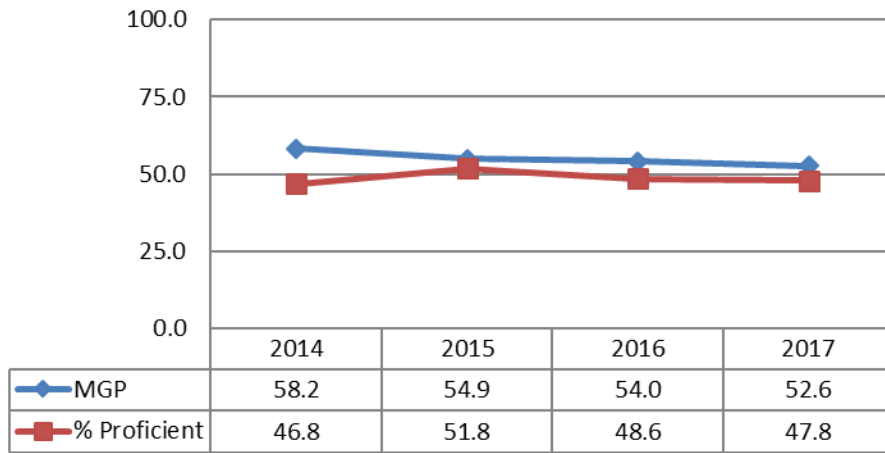

Language Arts 8-9 All Students