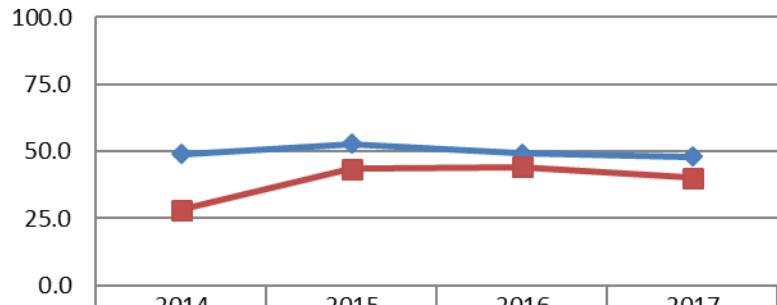

Secondary Math II and III All Students

	2014	2015	2016	2017
MGP	48.9	52.8	49.3	48.1
% Proficient	28.3	43.5	44.1	40.2