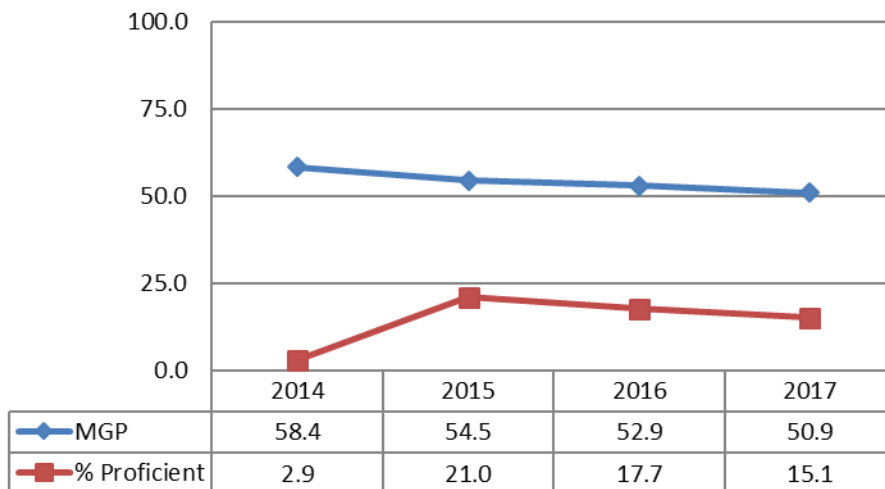

Language Arts 8-9 Below Proficient Subgroup