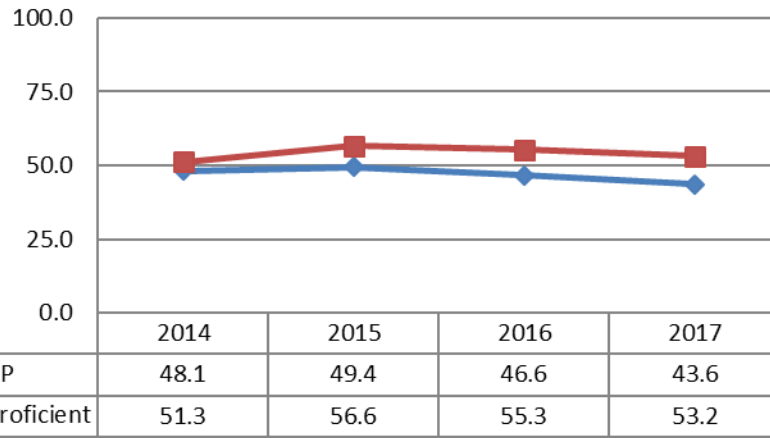

Science 8 and Earth Systems All Students